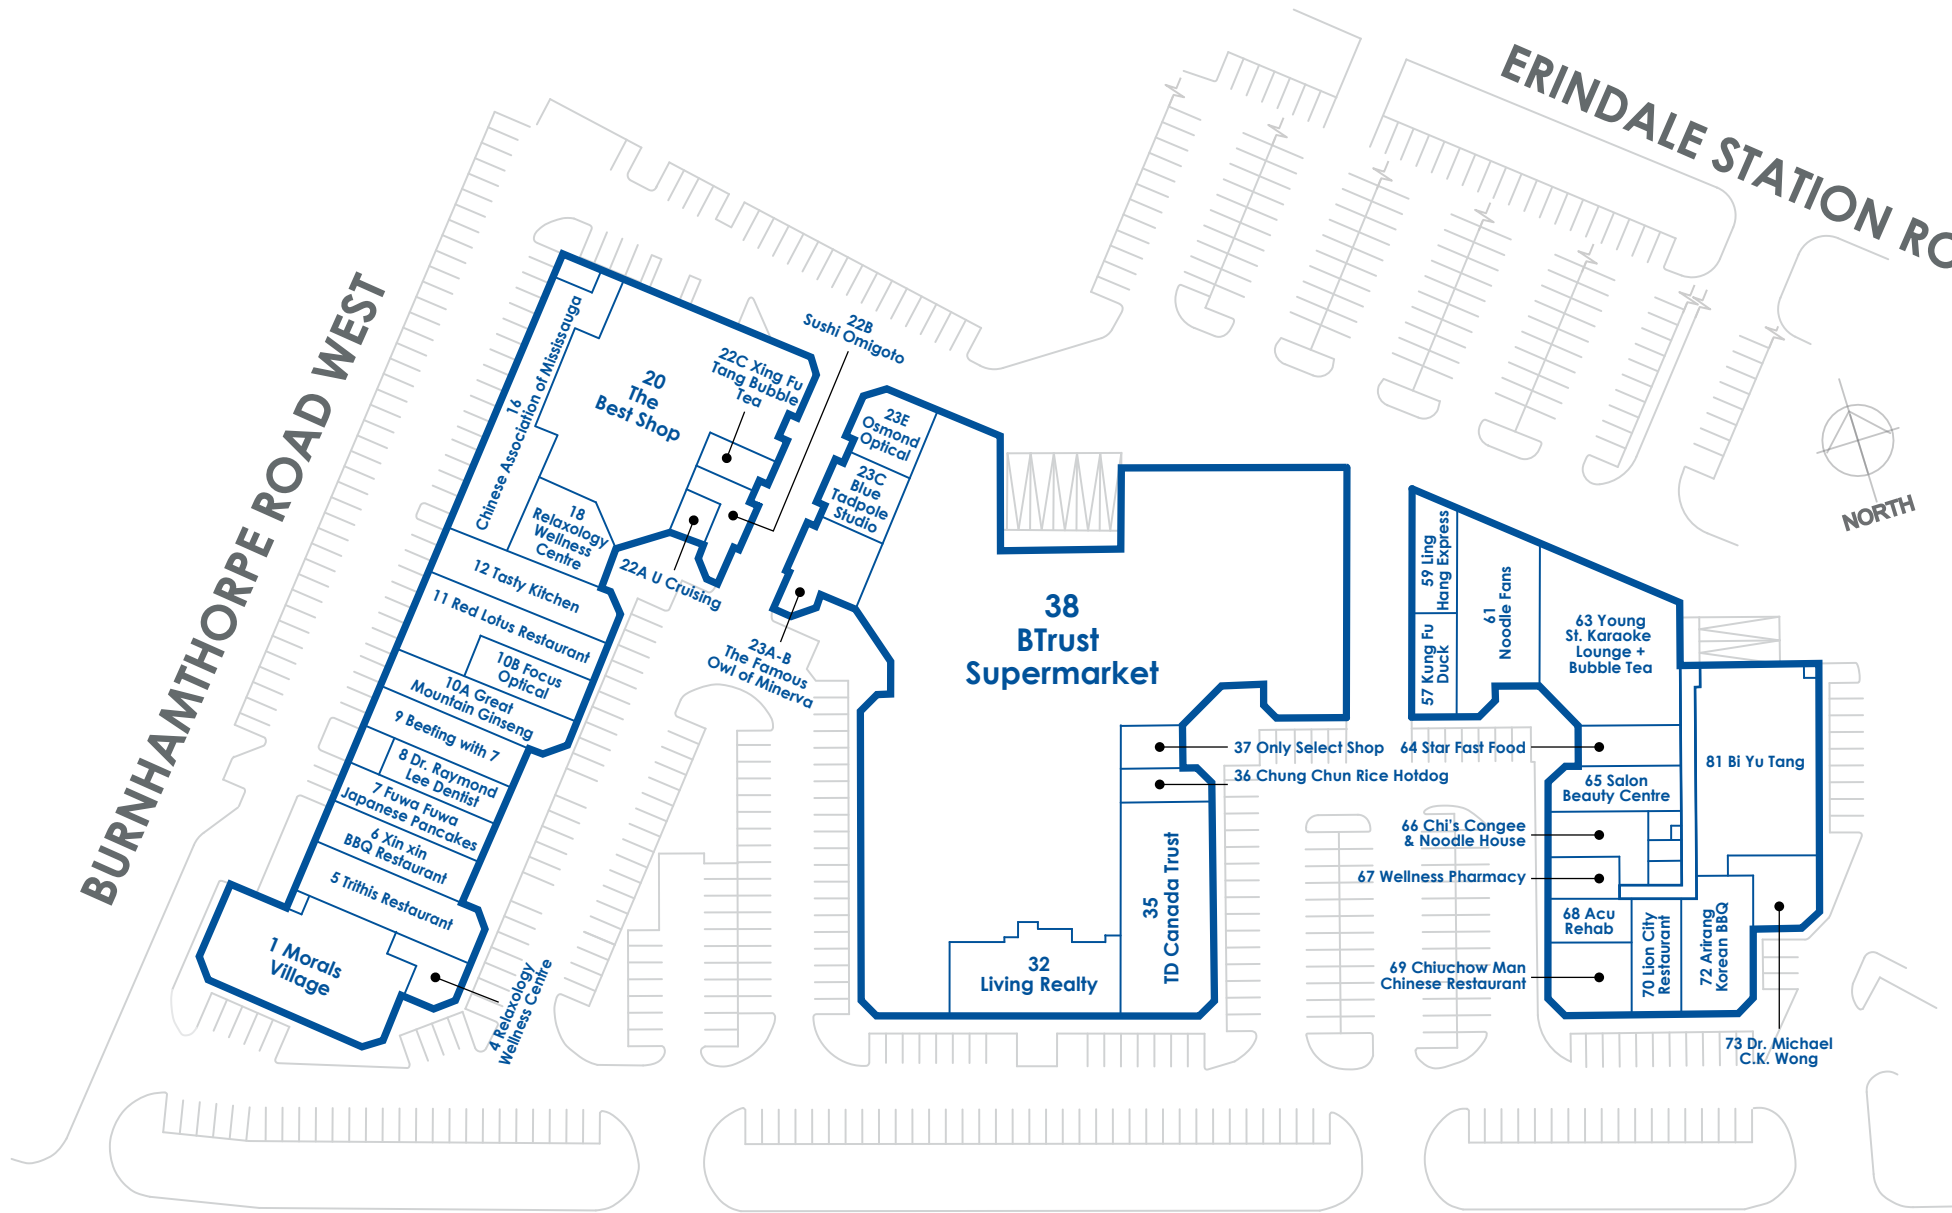

BURNHAMTHORPE ROAD WEST

ERINDALE STATION ROAD

CENTRAL PARKWAY WEST

crofton moore

golden square centre

1177 Central Parkway West, Mississauga

16/06/21