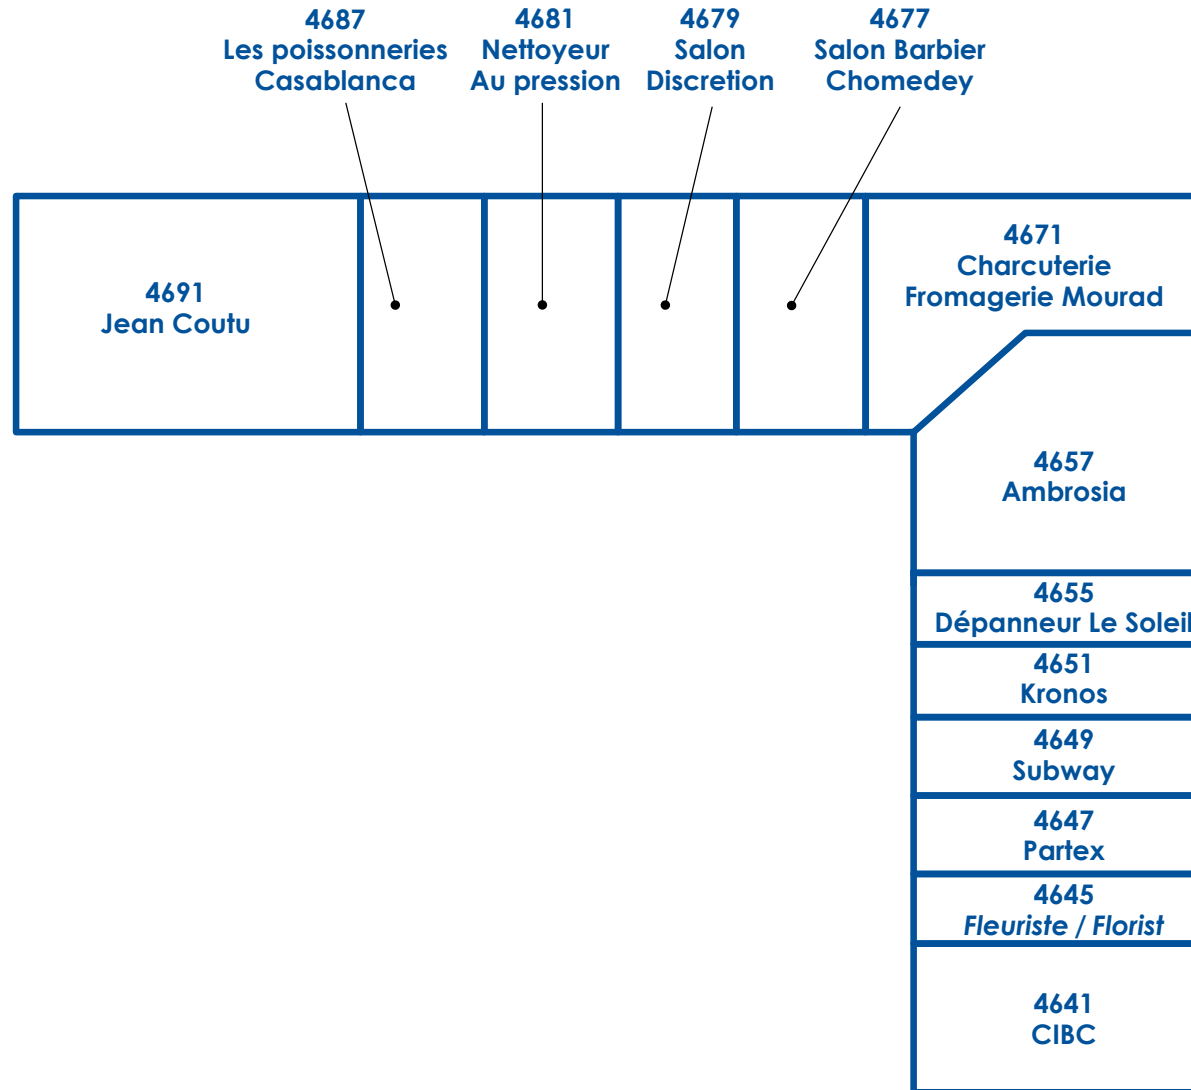

Rez-de-chaussée / Ground floor

100^E AVENUE

BOULEVARD SAMSON

crofton
moore

place 100

100^e Avenue, coin Samson, Laval

09/05/19